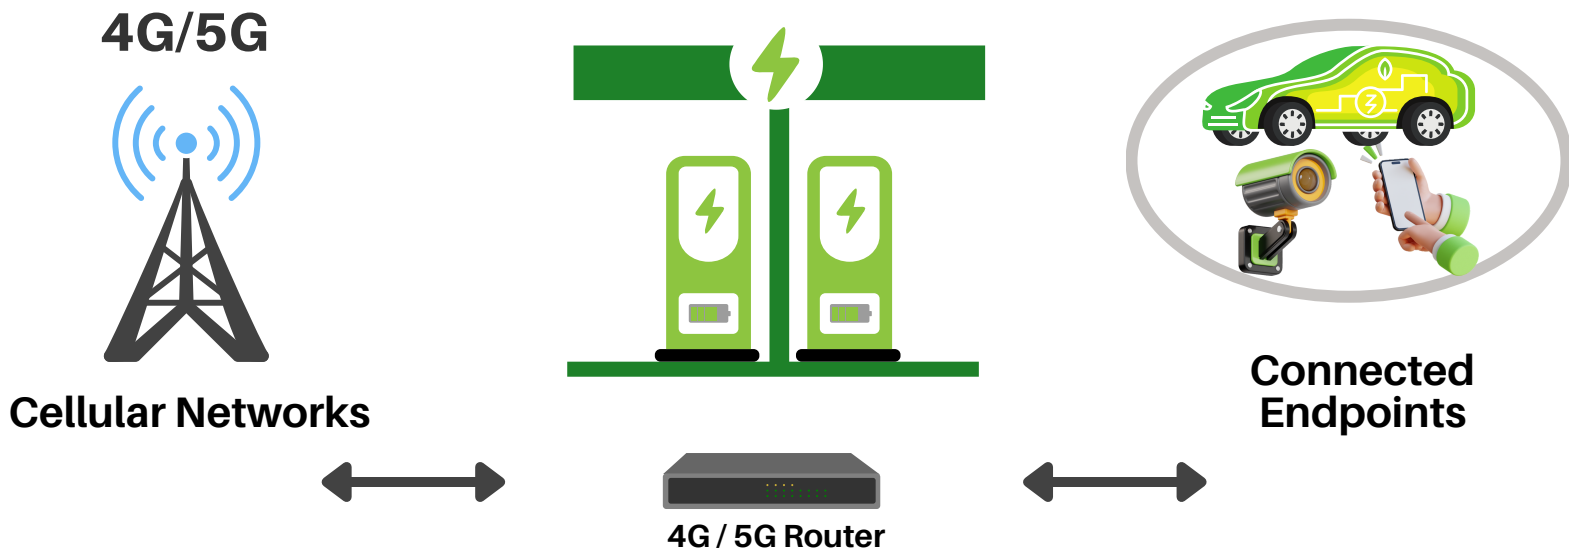

## DRIVING CHANGE: THE ULTIMATE EV NETWORK PARTNER

**From Coverage Gaps to Full Connectivity:  
We Fill the Voids.**

EV Charge Network Operators face real challenges: consistent connectivity in busy cities, signal issues in remote areas, and blind spots in parking garages. With each installation, the complexity increases. Ensemble Solutions Group is here to make it all simpler.